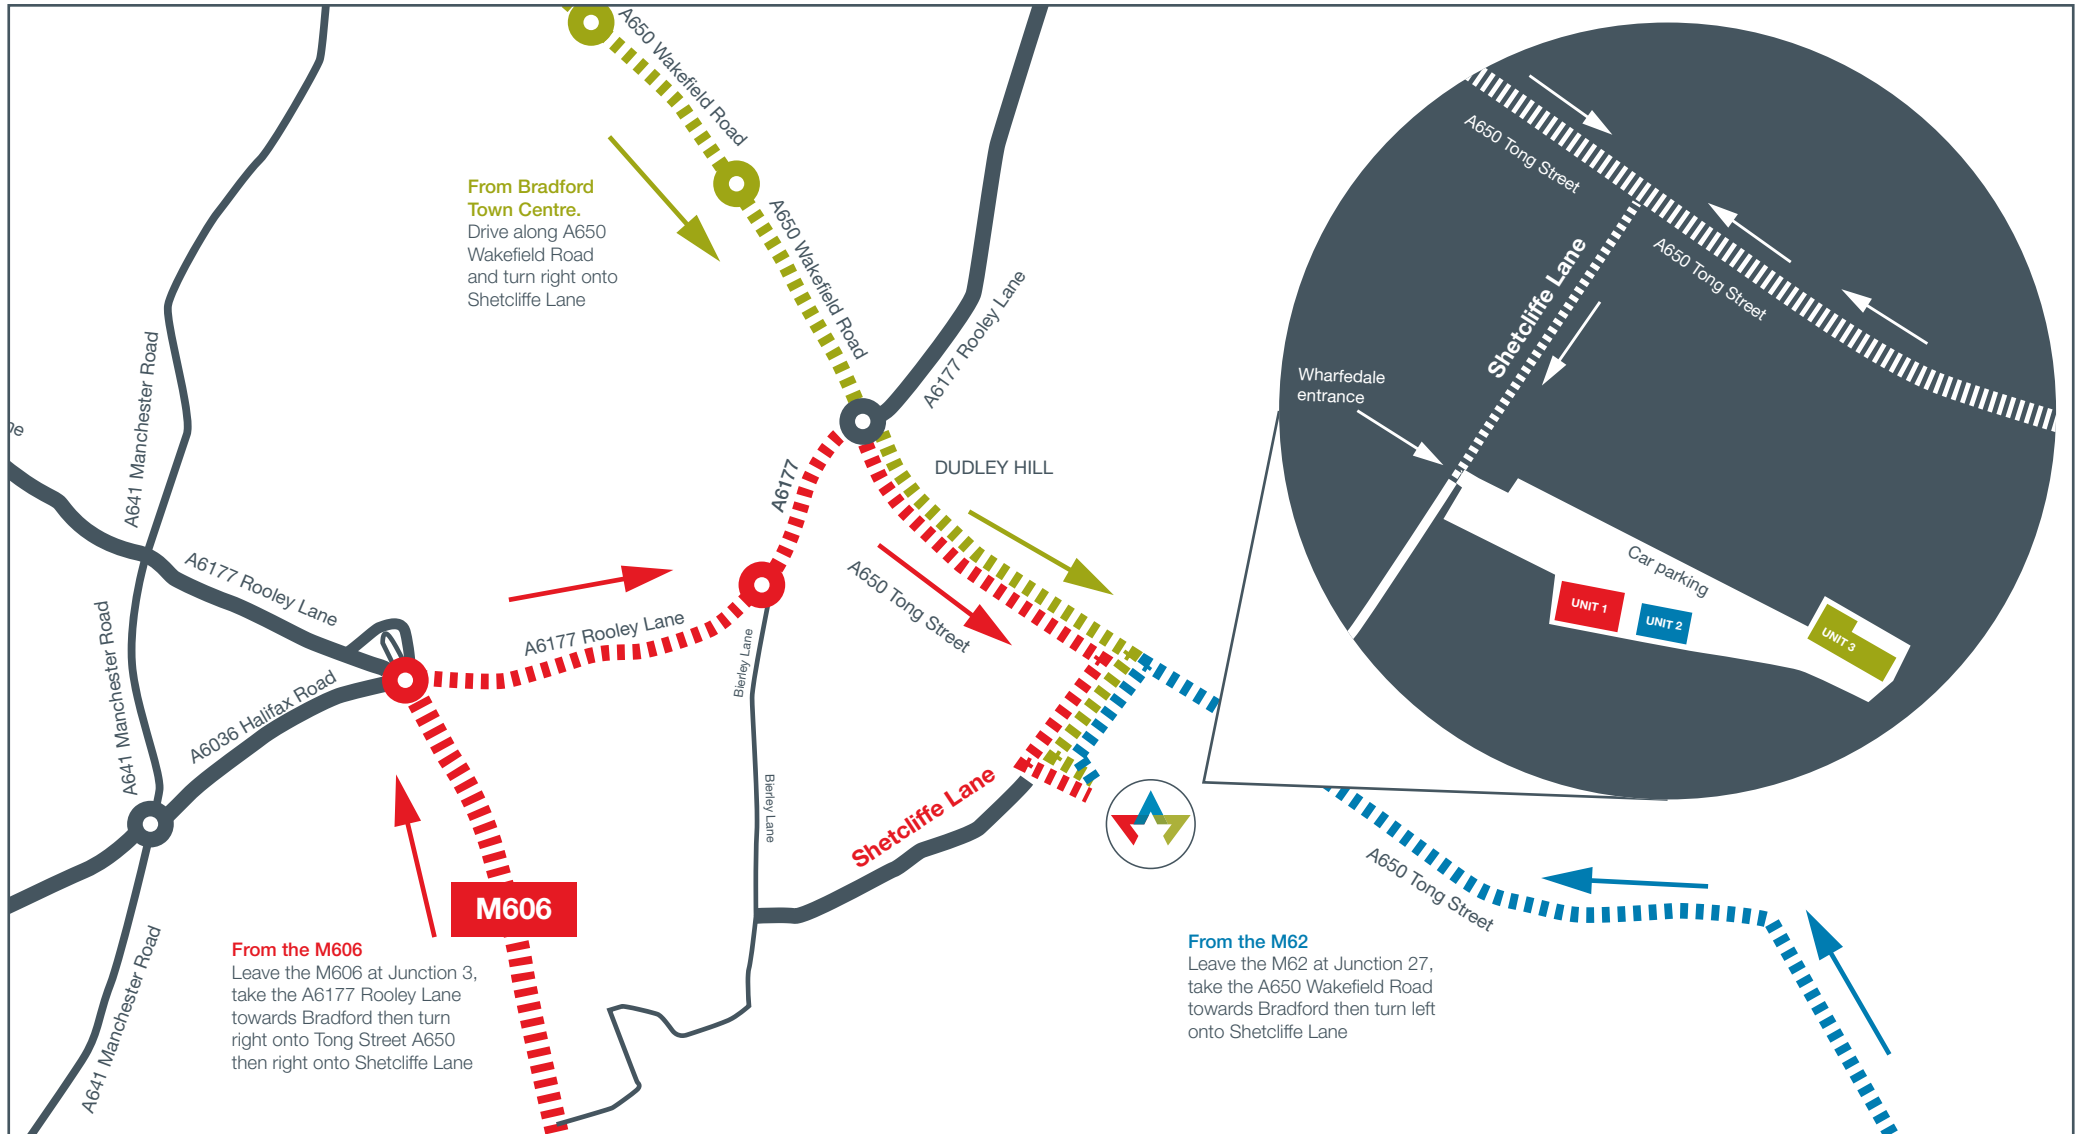

How to find us at Wharfedale, Bradford

Applelec, Unit 1, Wharfedale Business Park, Shetcliffe Lane, Bradford, BD4 9RW